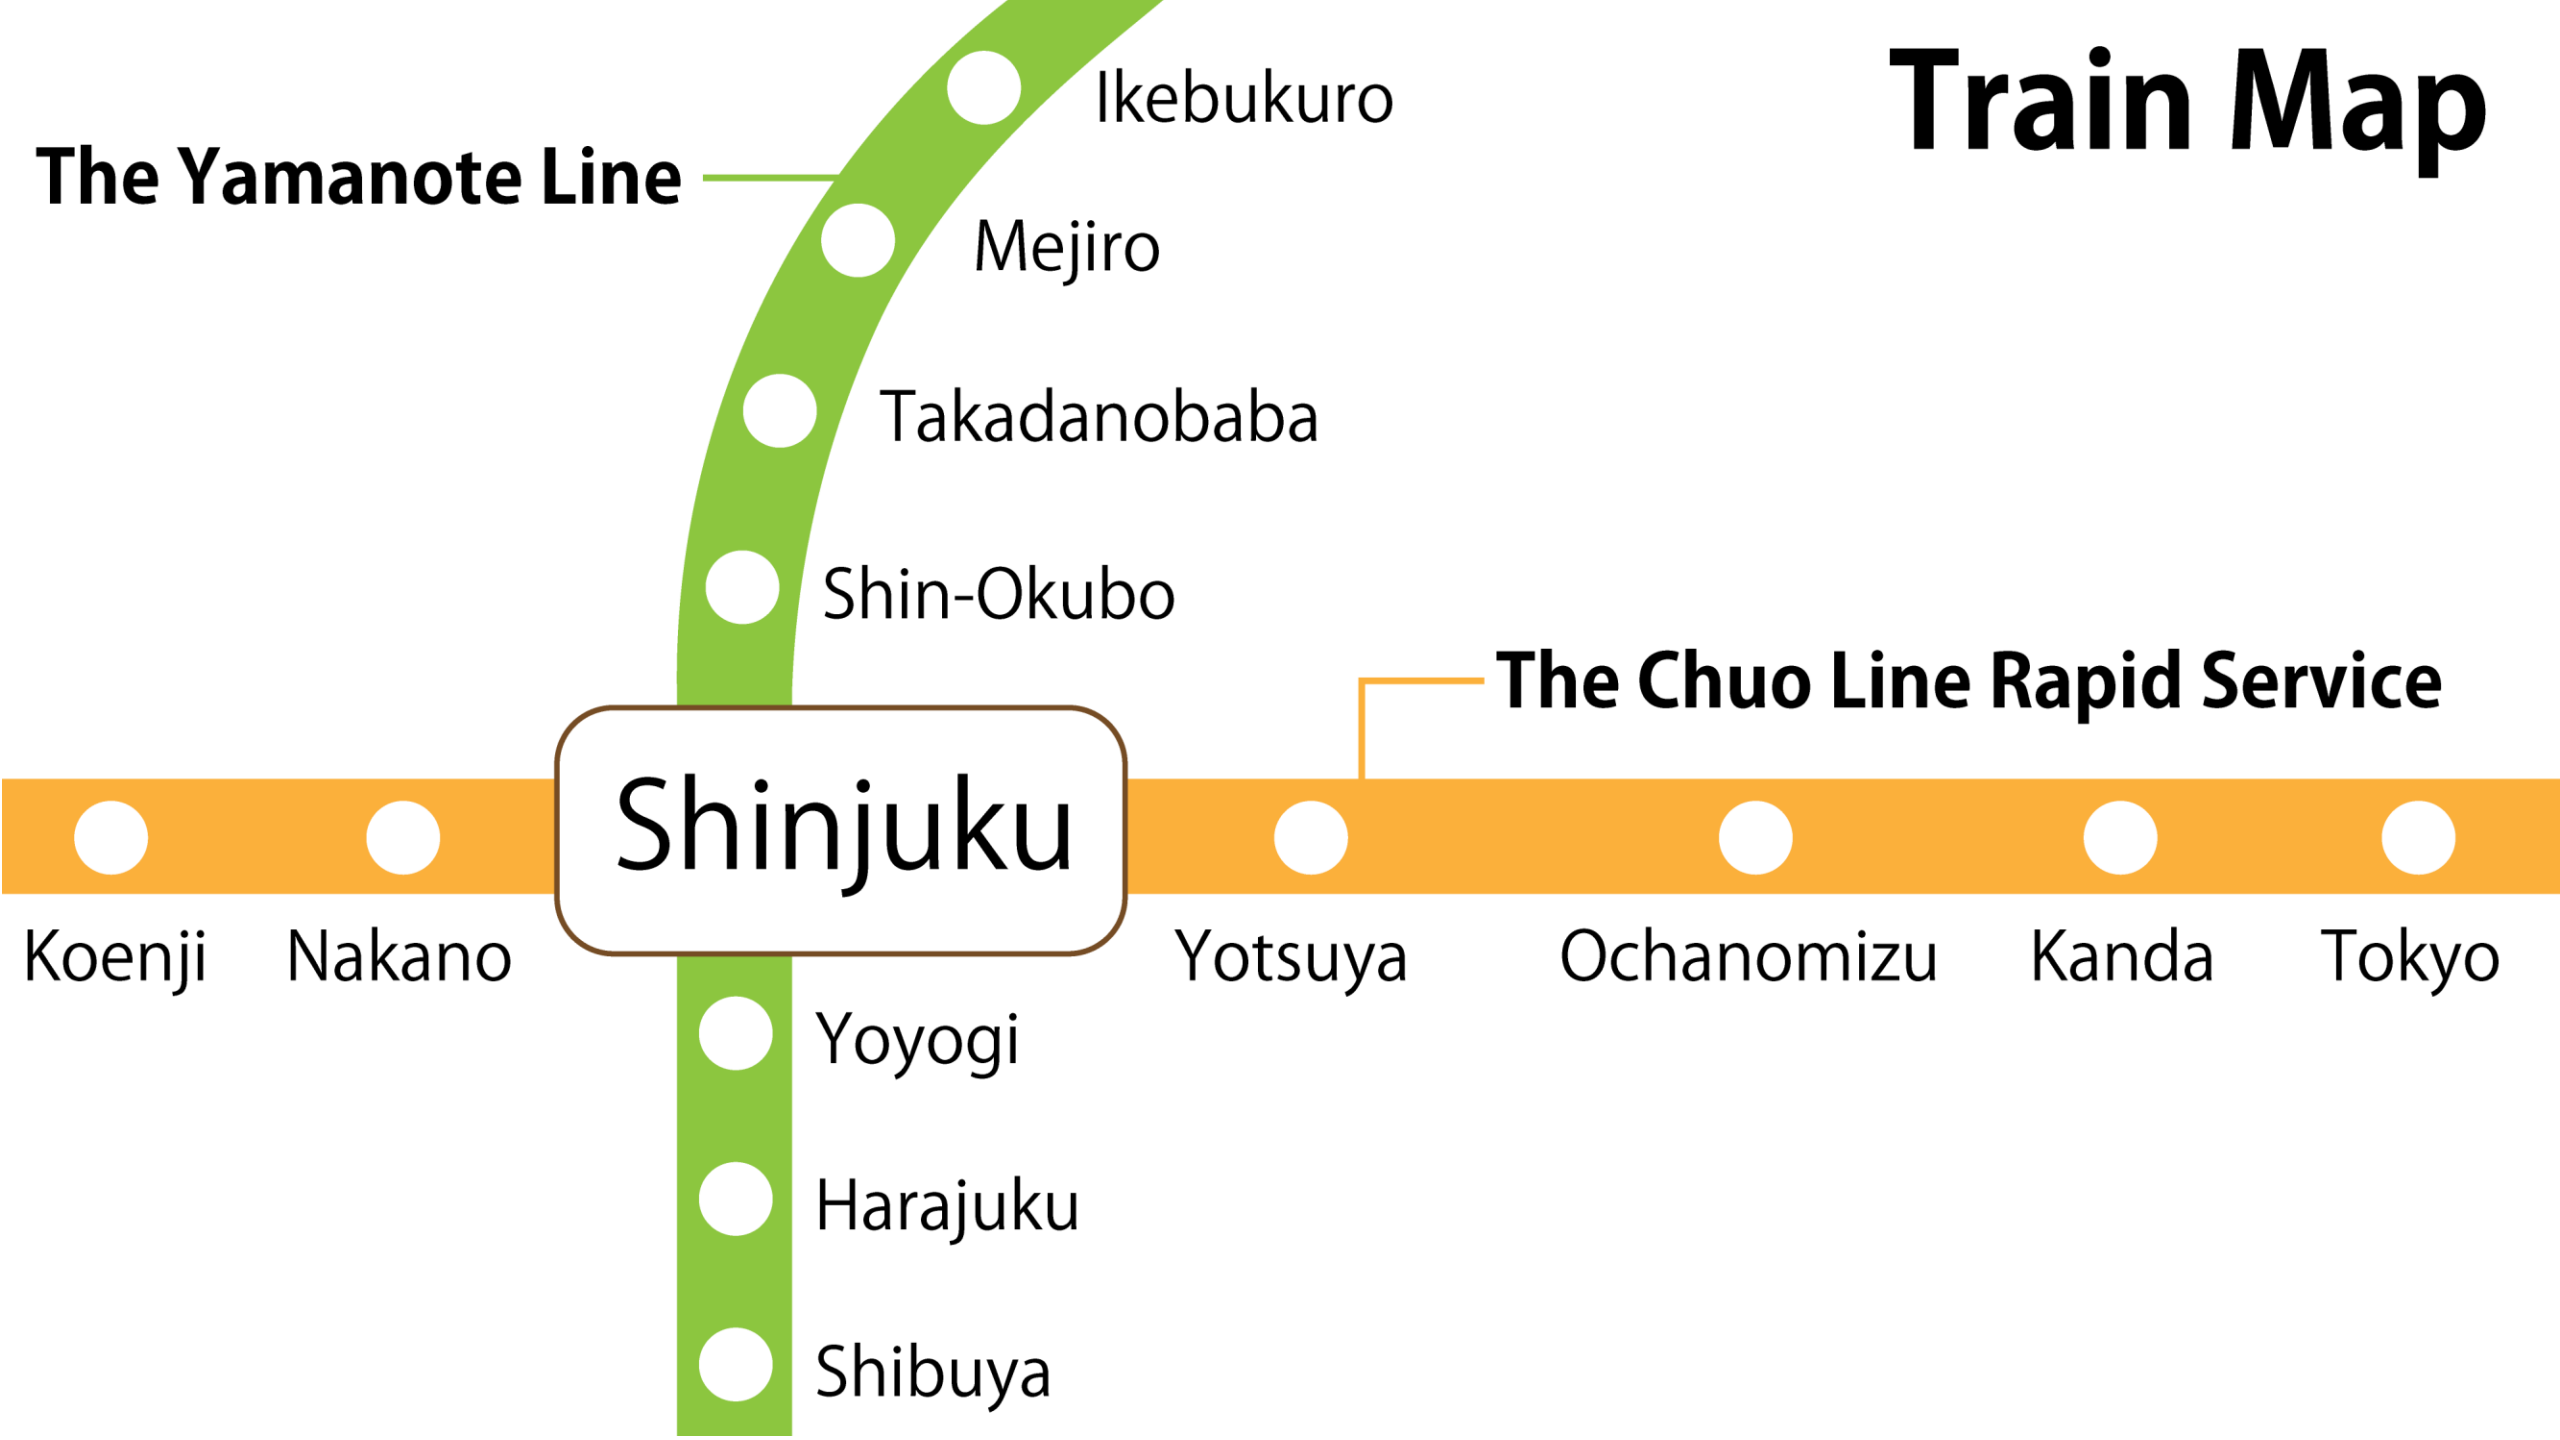

Train Map

The Yamanote Line

The Chuo Line Rapid Service

Shinjuku

Ikebukuro

Mejiro

Takadanobaba

Shin-Okubo

Yoyogi

Harajuku

Shibuya

Koenji

Nakano

Yotsuya

Ochanomizu

Kanda

Tokyo